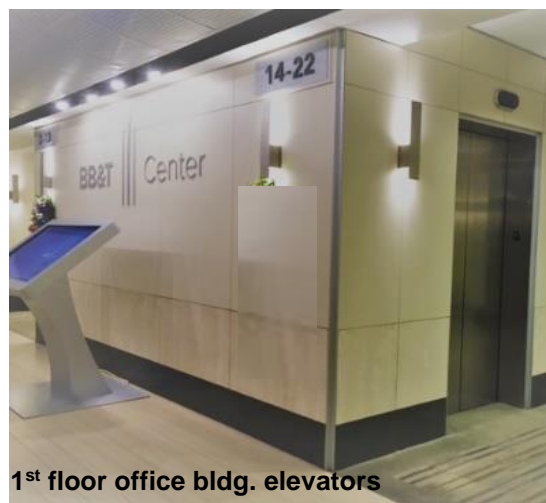

NCCTO[®] TEST CENTER

MONDAY – FRIDAY BUILDING ACCESS

**BB&T CENTER/BUILDING, 20TH FLOOR
200 SOUTH COLLEGE STREET, SUITE 2020
CHARLOTTE, NC 28202
800.969.3926, EXTENSION 2**

The BB&T Building is near the center of uptown Charlotte at 200 South College Street, between Third and Fourth Streets. The BB&T Building has a rounded parking garage.

Street Level (1st floor) Elevators

Choose elevators marked 14-22 and take it to the **20th floor**.

1st floor office bldg. elevators

Accessing through the Overstreet Mall (3rd floor): If arriving to the BB&T Building via the Overstreet Mall, the 3rd floor office building elevators are between Dunkin' Donuts and Zen Taco, across from four **glass art pictures**. Take the **14-22** office building elevators to the **20th floor**.

Glass art across from 3rd floor office bldg. elevators

3rd floor office bldg. elevators

For Candidates Who Park in the BB&T Parking Garage:

The maximum, regular parking fee is \$24 per day (fees subject to change); the NCCTO will not validate parking.

Candidates who park on the 3rd floor of the BB&T parking garage can enter the building through one of two entrances. The office building elevators are between **Zen Taco** and **Dunkin' Donuts**. Use the elevator bank marked **14 – 22**; the NCCTO is on the **20th floor**.