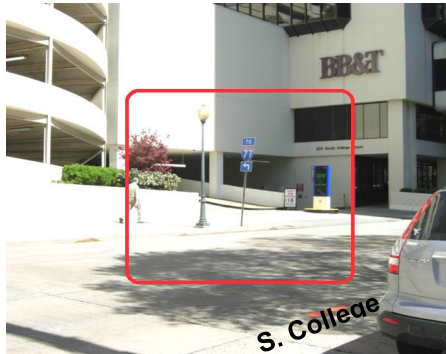

NCCTO[®] TEST CENTER

MONDAY – FRIDAY BUILDING ACCESS

**BB&T CENTER/BUILDING, 20TH FLOOR
200 SOUTH COLLEGE STREET, SUITE 2020
CHARLOTTE, NC 28202
800.969.3926, EXTENSION 2**

The BB&T Building is near the center of uptown Charlotte at 200 South College Street, between Third and Fourth Streets. The BB&T Building has a rounded parking garage.

Street Level (1st floor) Elevators

Choose elevators marked 14-22 and take it to the **20th floor**.

1st floor office bldg. elevators

Accessing through the Overstreet Mall (3rd floor): If arriving to the BB&T Building via the Overstreet Mall, the 3rd floor office building elevators are between Dunkin' Donuts and Zen Taco, across from four **glass art pictures**. Take the **14-22** office building elevators to the **20th floor**.

Glass art across from 3rd floor office bldg. elevators

3rd floor office bldg. elevators

For Candidates Who Park in the BB&T Parking Garage:

The maximum, regular parking fee is \$24 per day (fees subject to change); the NCCTO will not validate parking.

There are three entrances to the **BB&T parking garage**:

1. On **South College Street** (one-way).

2. On **East 4th Street** (one-way). This garage entrance involves veering off to the left, into the **garage tunnel**.